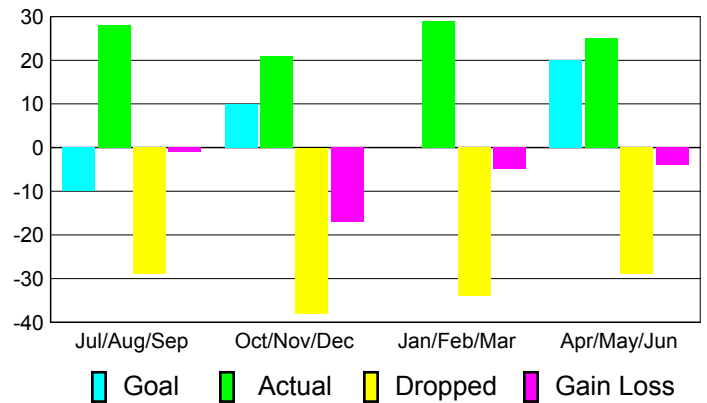

### Club Results 2010-2011

Goal, New, Dropped, Gain/Loss

## MEMBERSHIP

**Membership Results  
2010-2011**

**Membership  
2009-2010**

Month	Net Memb Goal	Actual New Memb	Actual Dropped Memb	Gain/Loss of Memb	Gain/Loss of Memb
Jul/Aug/Sep	-10	28	-29	-1	-6
Oct/Nov/Dec	10	21	-38	-17	-12
Jan/Feb/Mar	0	29	-34	-5	7
Apr/May/June	20	25	-29	-4	2
<b>Totals</b>	<b>20</b>	<b>103</b>	<b>-130</b>	<b>-27</b>	<b>-9</b>

### Membership Results 2010-2011

Goal, New, Dropped, Gain/Loss

### Comparison of Club Gain/Loss

Current Year Compared to the Previous Year