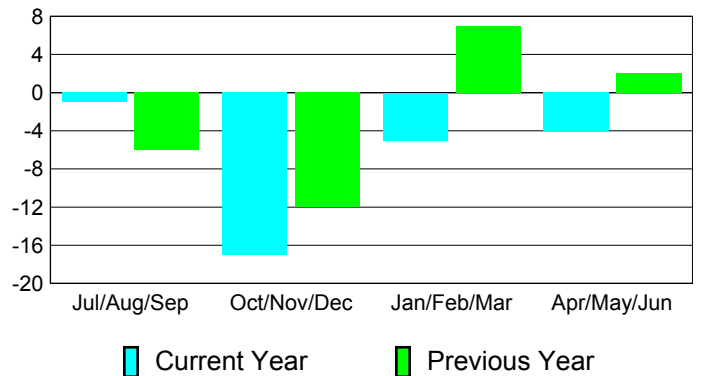

Comparison of Membership Gain/Loss

Current Year Compared to the Previous Year